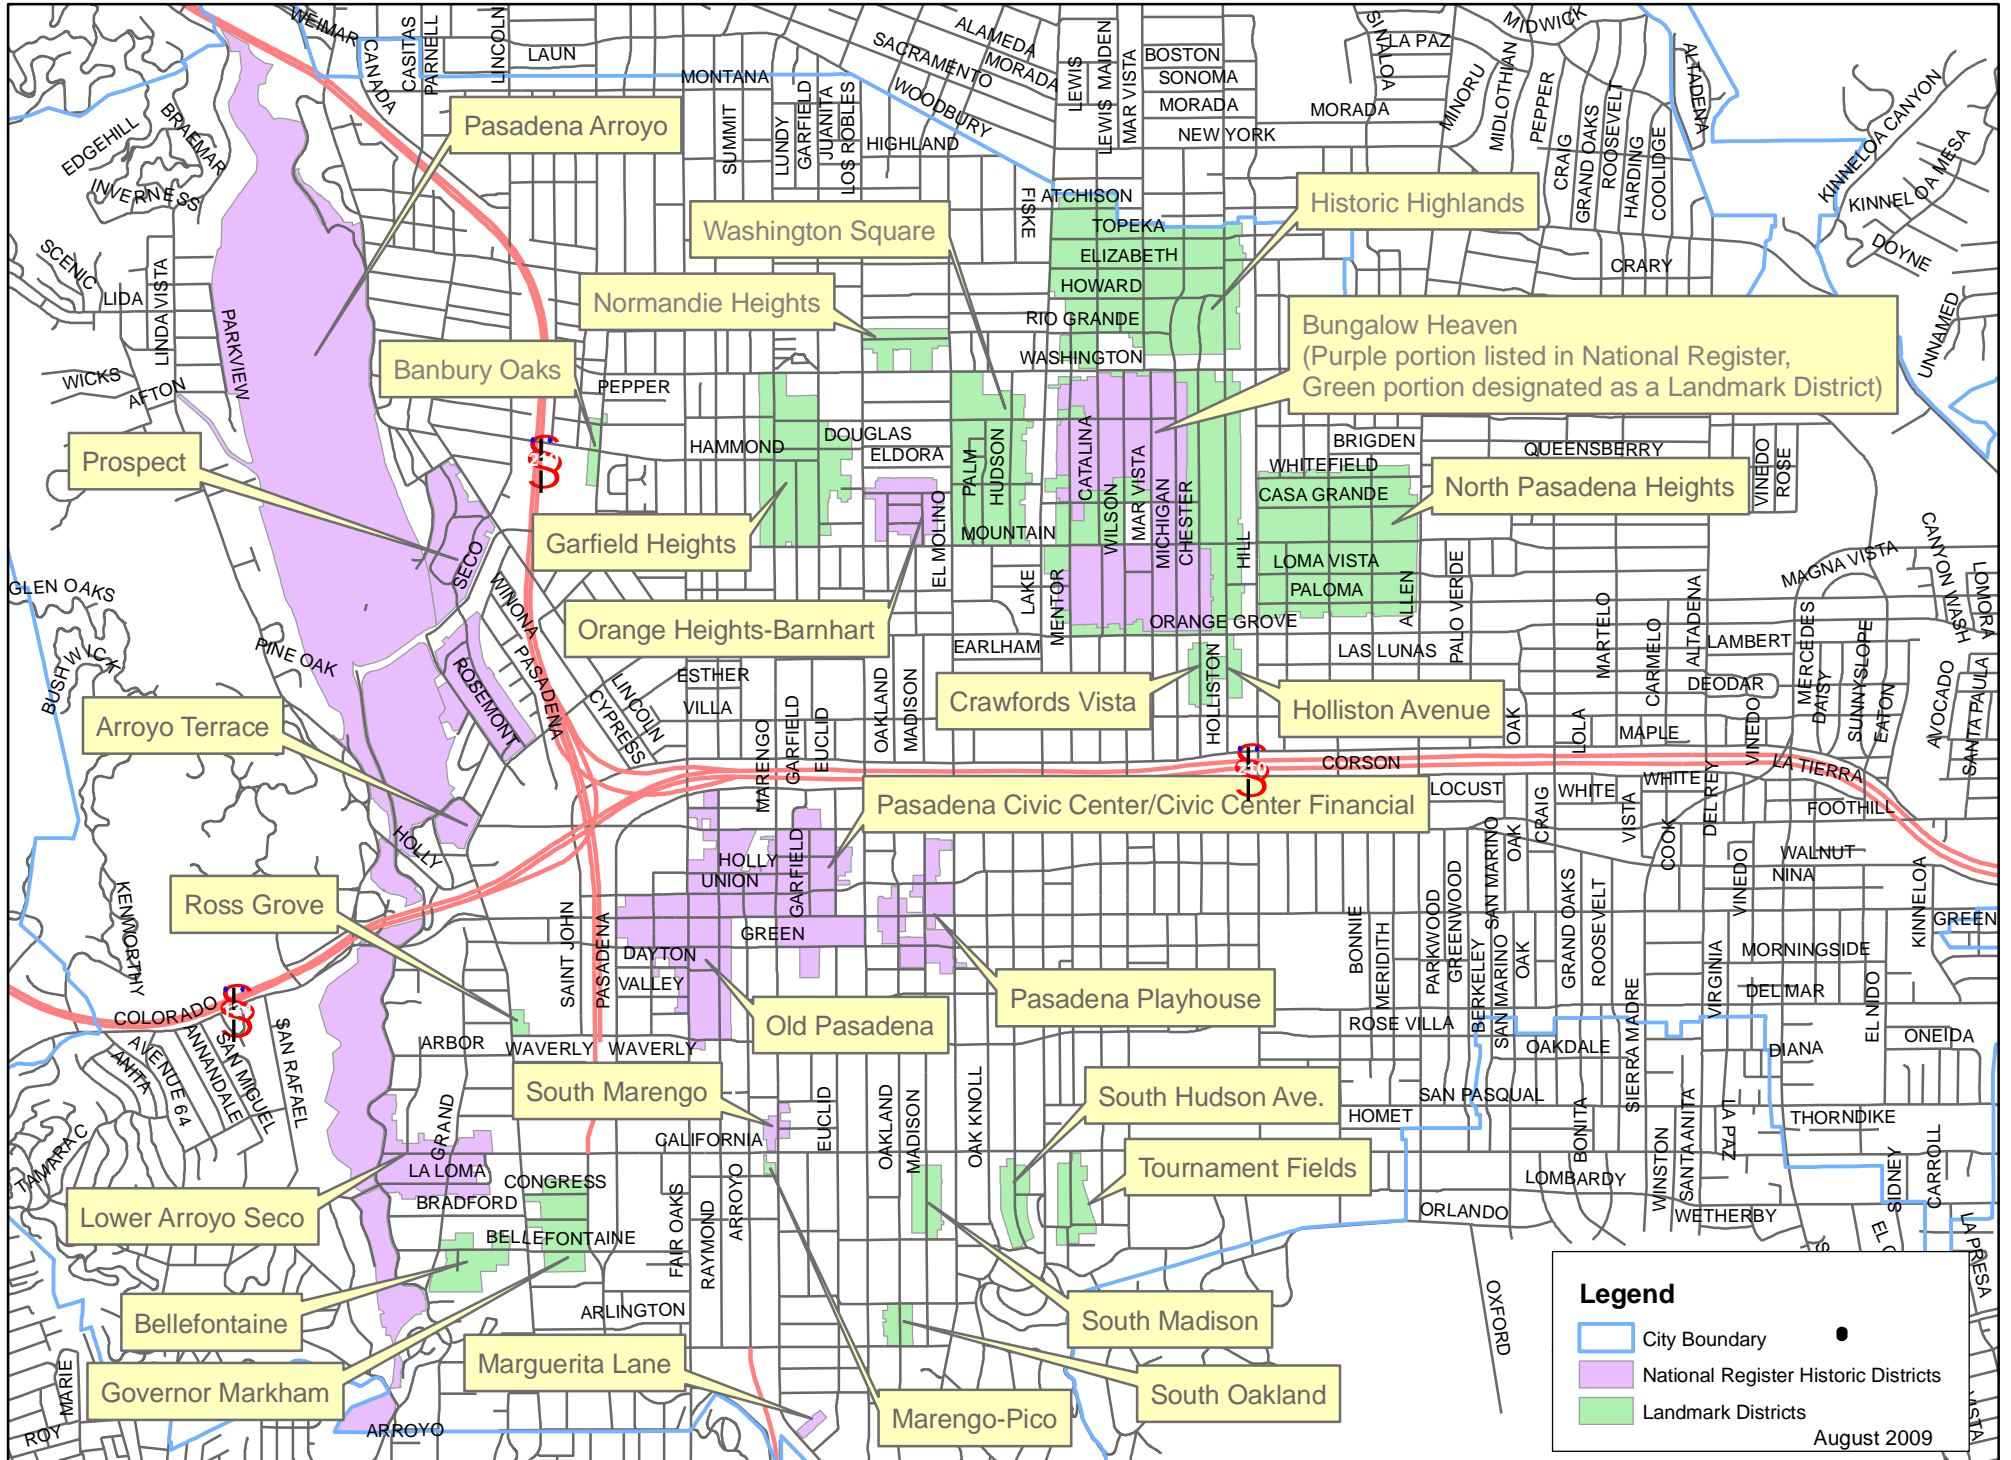

Historic & Landmark Districts

Bungalow Heaven
(Purple portion listed in National Register,
Green portion designated as a Landmark District)